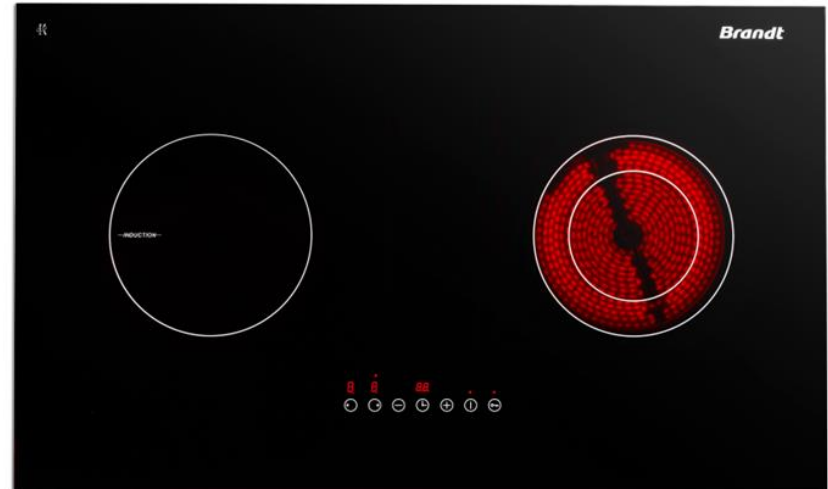

75CM 2 ZONE HYBRID HOB BPX2272B

Brandt

SPECIFICATIONS

- Vitroceramic glass
- Electronic touch sensitive controls
- Red LED digit display
- 9 power levels
- Booster power level for induction
- Rear left induction zone(1x2.0KW), booster to 2.3KW
- Rear right radiant zone(1x1.7KW),Centre zone(1x0.7KW)
- ❖ Keypad lock
- ❖ Residual heat indicator
- ❖ 99 minutes cooking timer
- ❖ Autostop system
- ❖ Pan Overheating Protection
- ❖ Pan Detection for induction
- ❖ POWER MANAGEMENT

The maximum rated current on each mains phase for a model with two zones is 13 amps. Total power: Max. 2850W for 2 zones model

Cooking Zones	#1	#2
Position of zone	Left (Induction)	Right (Vitroceramic)
Power (W)	2000 – 2300	700 - 1700 -

75CM 2 ZONE HYBRID HOB BPX2272B

Brandt

ELECTRICAL CONNECTIONS

- Total power (W): 2850
- Current (A): 13amp
- Voltage (V): 220-240
- Frequency (Hz): 50Hz
- Type of plug: Without

DIMENSIONS

- Product dimension (W750mm x D450mm)
- Build in dimension (W650mm – 720mm x D340mm – 420mm)
- Dimensions of packed product (mm): H101 x W810 x D500
- Net weight (kg): 10
- Gross weight (kg): 11.5