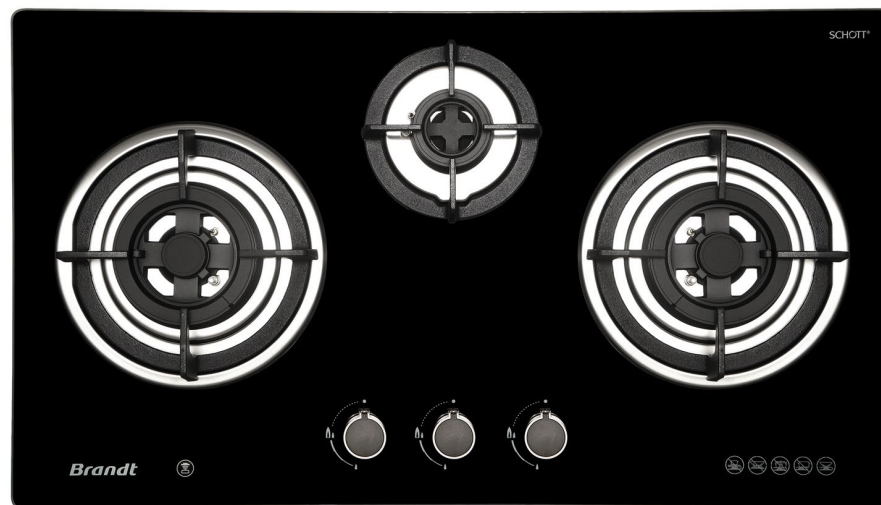

80CM 3 BURNER GAS HOB w AUTOLINK TG9905BBL

Brandt

SPECIFICATIONS

- Toughened Glass
- Total power: 9.9kW
- Delivered in LPG
- Battery ignition (D Size)
- Battery provided with set
- Cast iron grid support
- Milk stand
- Frontal knob control
- Thermocouple safety device
- **Autolink function

** Autolink function only works with AD9905B

| Cooking Zones | #1 | #2 | #3 |
|------------------------|--------------|-------------|--------------|
| Type of burner | Triple crown | Auxiliary | Triple crown |
| Position of zone | Left | Center rear | Right |
| Diameter pot size (mm) | 240 – 260 | 120 – 220 | 240 – 260 |
| Max power of zone (W) | 4200 | 1500 | 4200 |

80CM 3 BURNER GAS HOB w AUTOLINK TG9905BBL

Brandt

DIMENSIONS

- Dimension of product (mm): W780 x D450
- Built in dimensions (mm): W670-725 x D370- 410
- Net weight (kg): 11
- Gross weight (kg): 12